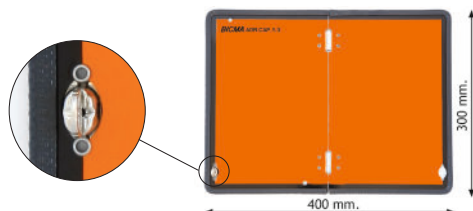

Cod. Code Code Art. Nr.	Materiale Material Matériel Material	Conf. Pack Confection Packung
92055	Fe-Zn 400x300x0,8	5

Pannello A.D.R. generico pieghevole verticale, in lamiera zincata con bordo protettivo e clip in basso a sinistra.
Fe-Zn: lamiera zincata

Zinc plated A.D.R. vertical folding panel with rubber protection, clip in the lower left corner.
Fe-Zn: Zinc plated

Panneau A.D.R. neutre pliable verticalement avec bord de protection, clip dans le coin inférieur gauche.
Fe-Zn: Galvanisé.

Vertikal klappbare neutrale A.D.R. Warntafel mit Kantenschutz, Befestigungsclip unten links
Fe-Zn: Verzinktes Blech.