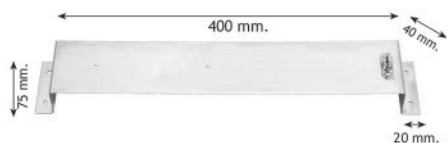

PANNELLI A.D.R.

A.D.R. PANELS
PANNEAUX A.D.R.
A.D.R. TAFELN

Cod. Code Code Art. Nr.	Materiale Material Matériel Material	Conf. Pack Confection Packung
91240	Aisi	10

Staffa per pannelli pieghevoli con clips montata.
Aisi: inox.

Bracket for folding panels with fixing bolt.
Aisi: Stainless steel.

Étrier de fixation pour panneaux pliables avec clips monté.
Aisi: Acier inoxydable.

Halterung für klappbare Tafeln mit montiertem Drehwirbel.
Aisi: Edelstahl.