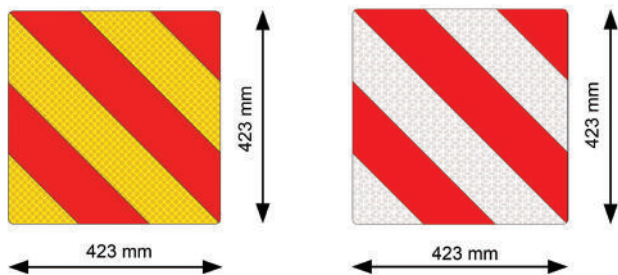

Cod. Code Code Art. Nr.	mm	Colore Color Couleur Farbe	Materiale Material Matériel Material	Conf. Pack Confection Packung
93112	423x423x1		Al	10
93113	423x423x1		Al	10

Pannello bifacciale anteriore in alluminio
Art.Nr. 93112: Pellicola gialla Cl.3 + inchiostro rosso opaco
Art.Nr. 93113: Pellicola bianca Cl.3 + inchiostro rosso opaco

Front double-sided aluminium plate
Code 93112: Yellow film Cl.3 + red matt ink
Code 93113: White film Cl.3 + red matt ink

Panneau antérieur double face en aluminium
Art.N. 93112: film jaune cl.3 + encre rouge opaque
Art.N. 93113: film blanc cl.3 + encre rouge opaque

Doppelseitige Alu-Tafel vorne
Artikelnummer 93112: Gelbe Typ-3-Folie + Rote opake Farbe
Artikelnummer 93113: Weiße Typ-3-Folie + Rote opake Farbe